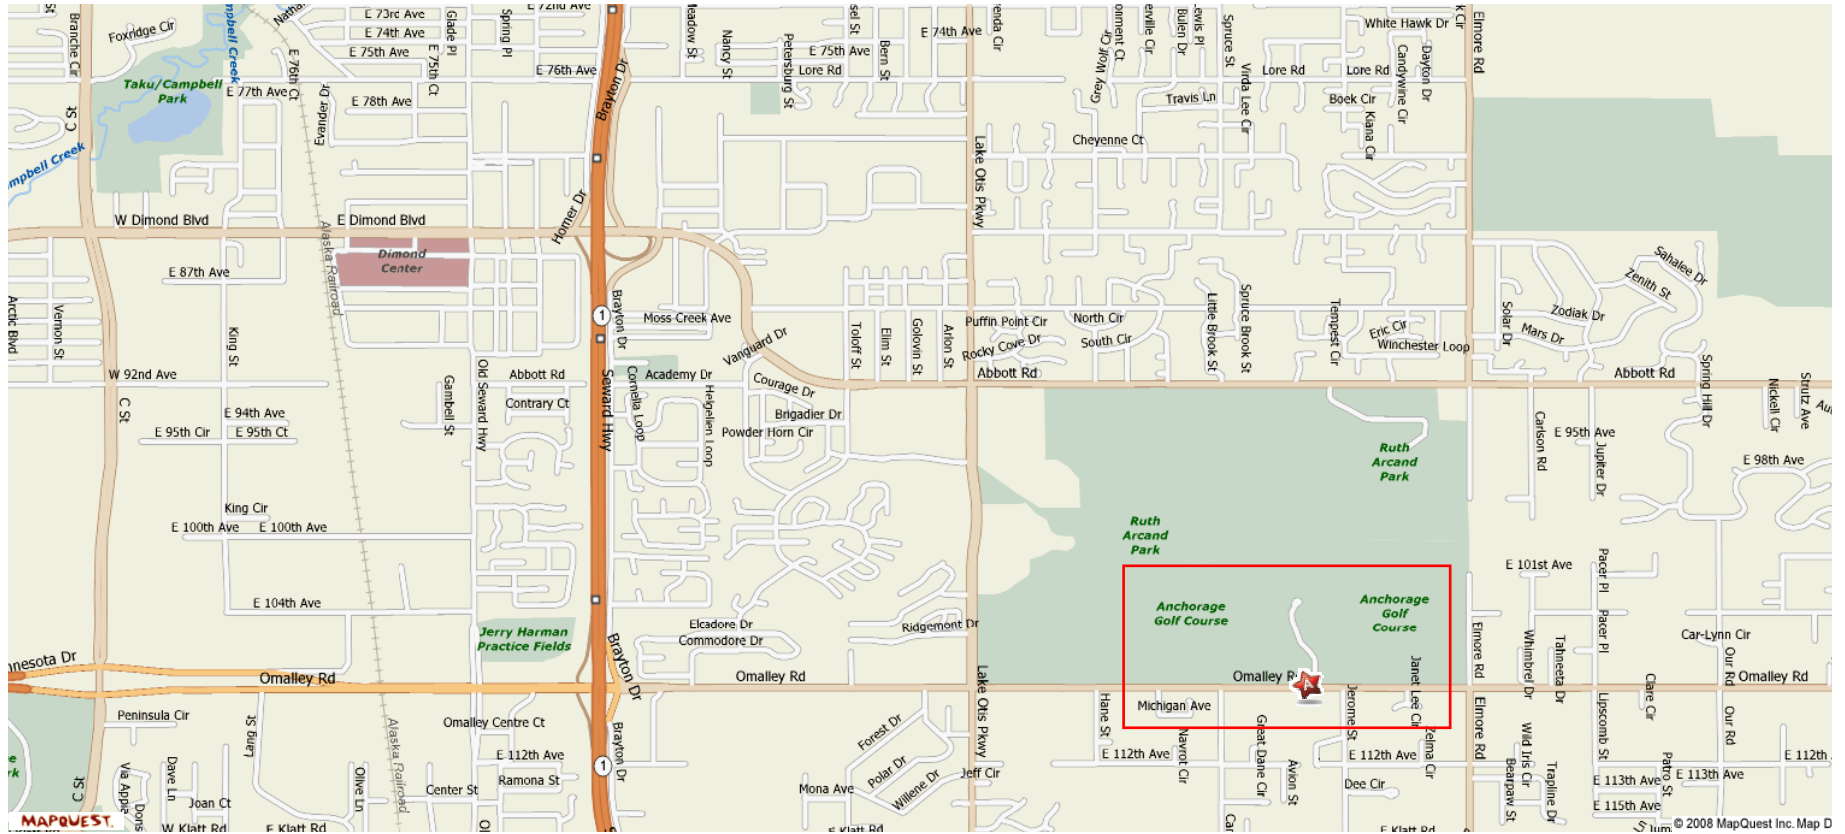

Anchorage Golf Course
3651 Omalley Rd
Anchorage, AK 99507
[Website](#) | (907) 522-3363

[Mobile](#) | [International](#) | [Toolbar](#) | [MapQuest API](#) | [Business Solutions](#) | [Advertise](#) | [Site Map](#) | [Help](#) | [Settings](#)
[About MapQuest](#) | [Privacy Policy](#) | [Terms of Use](#) | ©2008 MapQuest, Inc. All rights reserved.