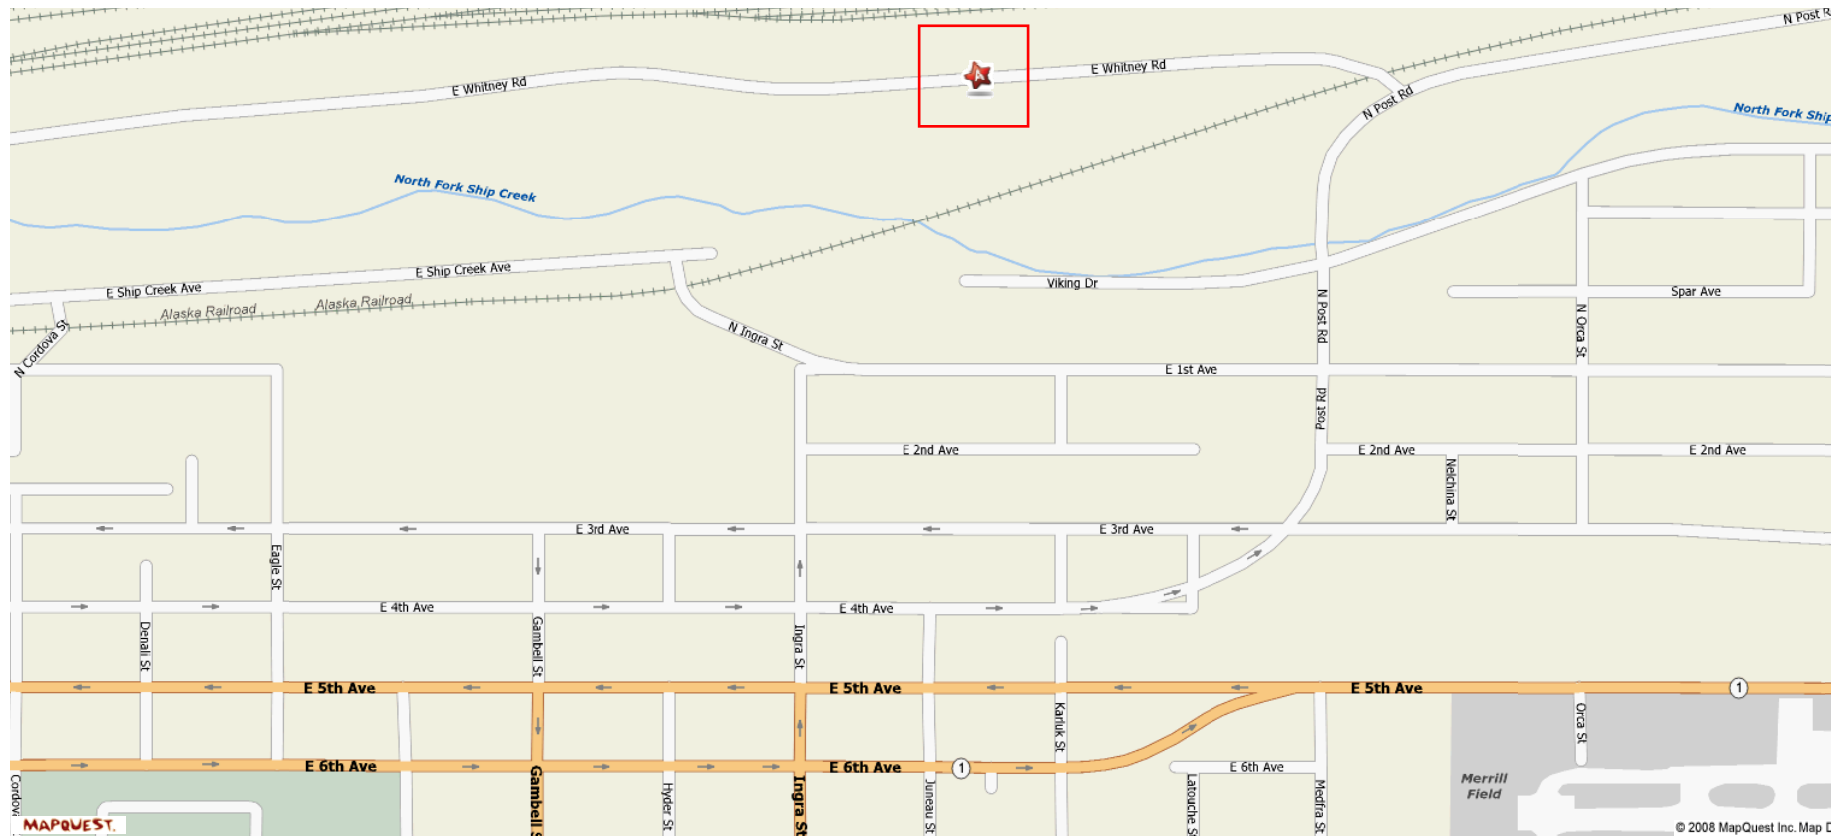

Rizzo & Co
1115 Whitney Rd
Anchorage, AK 99501
[Website](#) | (907) 522-9855

[Mobile](#) | [International](#) | [Toolbar](#) | [MapQuest API](#) | [Business Solutions](#) | [Advertise](#) | [Site Map](#) | [Help](#) | [Settings](#)
[About MapQuest](#) | [Privacy Policy](#) | [Terms of Use](#) | ©2008 MapQuest, Inc. All rights reserved.